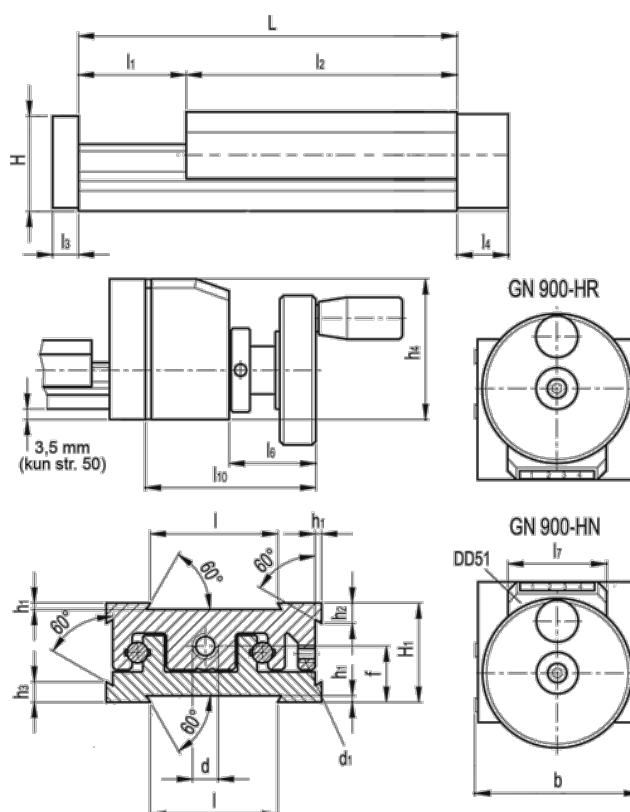

Data Sheet

Article number: 20780013

Description: Adjustable slide unit
GN 900-50-170-100-HR-1

Measures

b = 50	h3 = 7.0	l7 = 33
d = M6x1	h4 = 47	l10 = 57
d1 = M4	l = 30	
f = 13.0	L - l1 = 170-100	
H = 23.0	l2 = 70	
h1 = 1.5	l3 = 6	
H1 = 23	l4 = 12	
h2 = 4.5	l6 = 22	